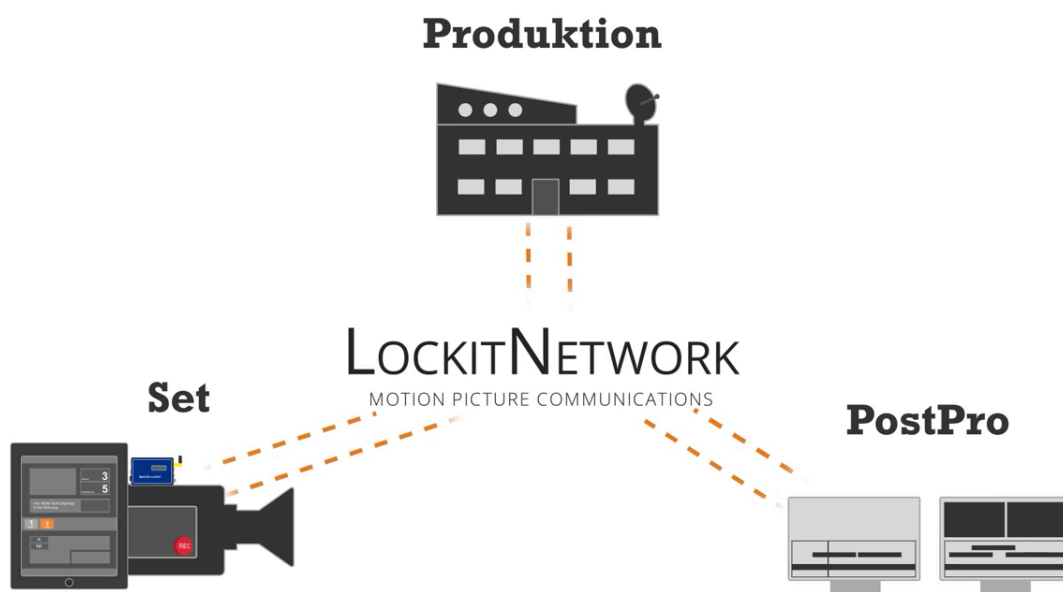

BENEFITS OF OUR PRODUCTION SERVICE AT A GLANCE

CUSTOMIZED DIGITAL REPORTS!

We will format reports (like Daily Progress Report) per your production company specifications. These reports are then automatically generated and accessible via the cloud-based LockitWebTools at any time in PDF format or editable Excel format.

SAVE TIME IN POST-PRODUCTION!

Save hours of work every day thanks to timecode-synchronised film clips and digitally gathered on-set information.

KEEP AN EYE ON YOUR SET!

Create reports live and keep track of what is happening on set.

EASY SETUP

As part of our Production Service we combine the right parts of our Time-Savers to your production's requirements, customize the reports to your needs and get the different departments involved.

Contact us at +49 89 716 742 30 or hello@lockitnetwork.com. We are happy to answer any questions to help you determine if our Production Service will fit your production needs.